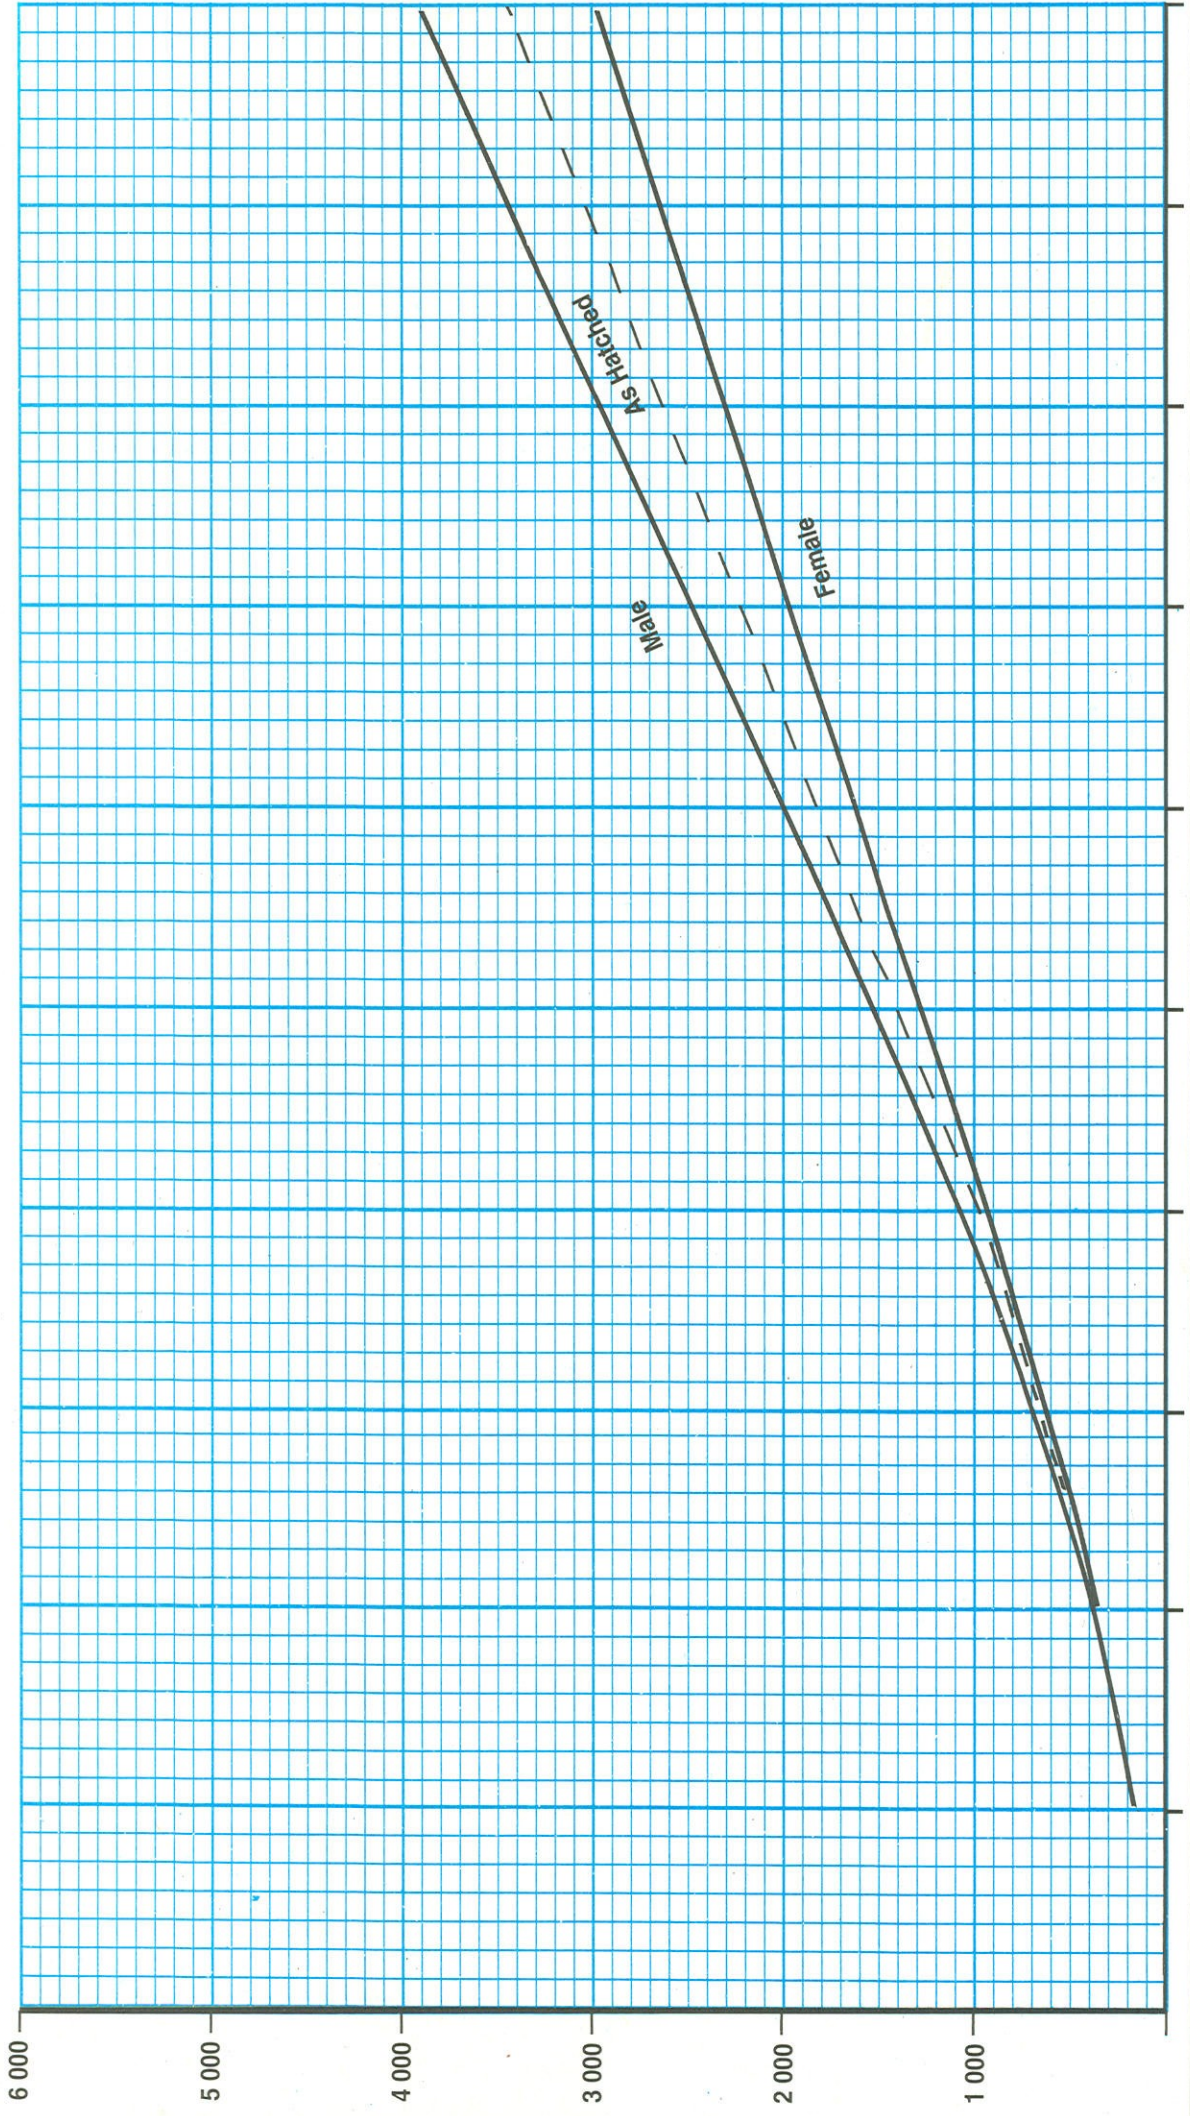

# Ross Broiler – Live Weight for Age

Actual  
As Hatched Standard  
Age