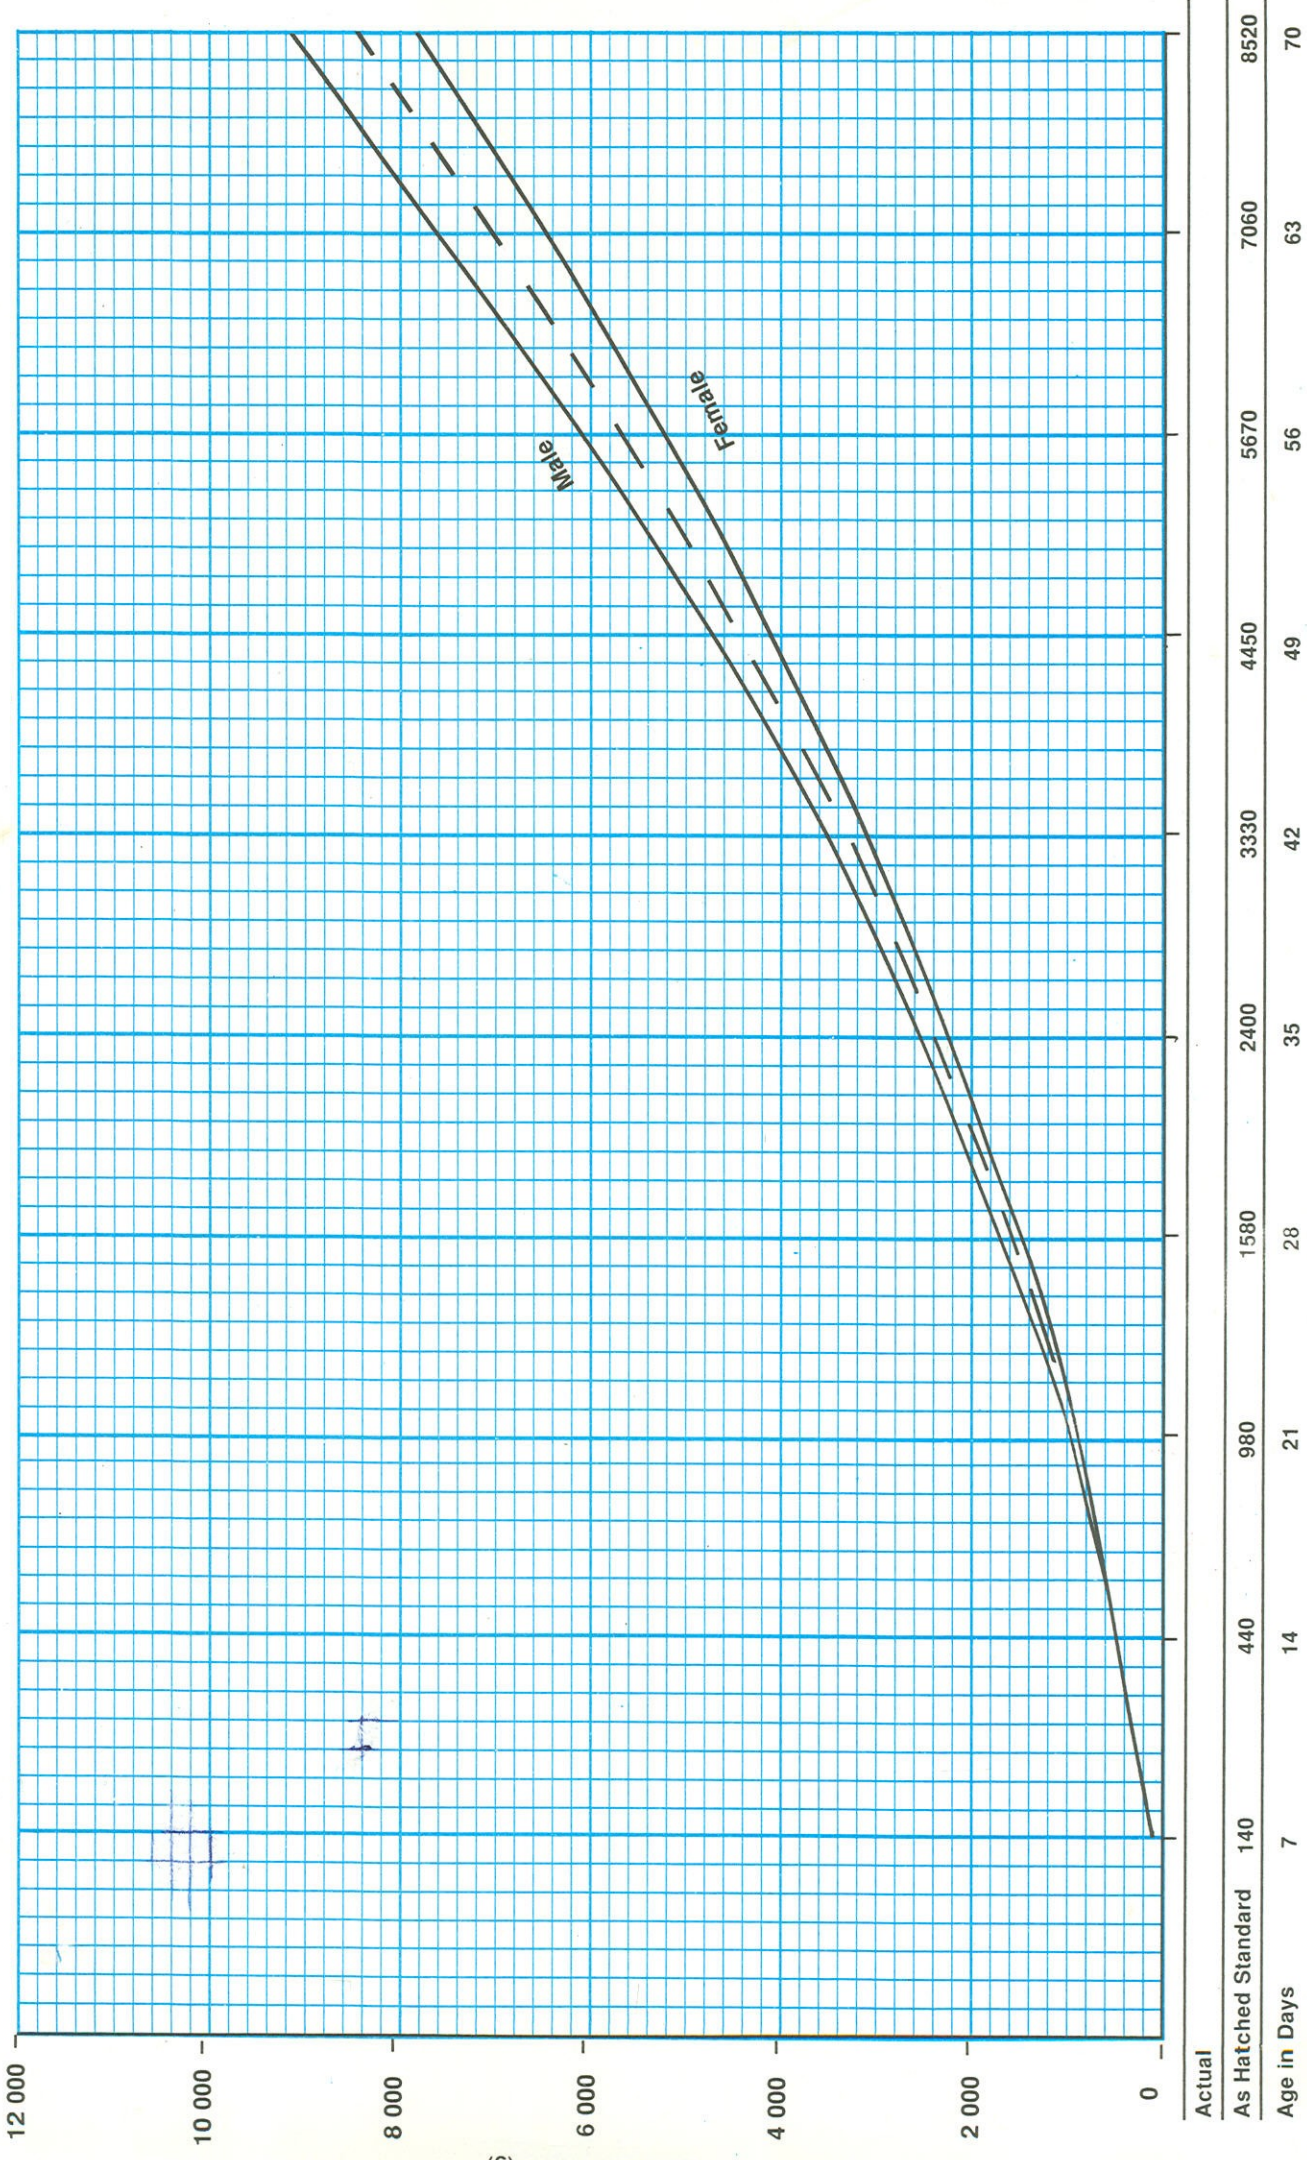

Ross Broiler - Cumulative Feed

Actual

As Hatched Standard

Age in Days